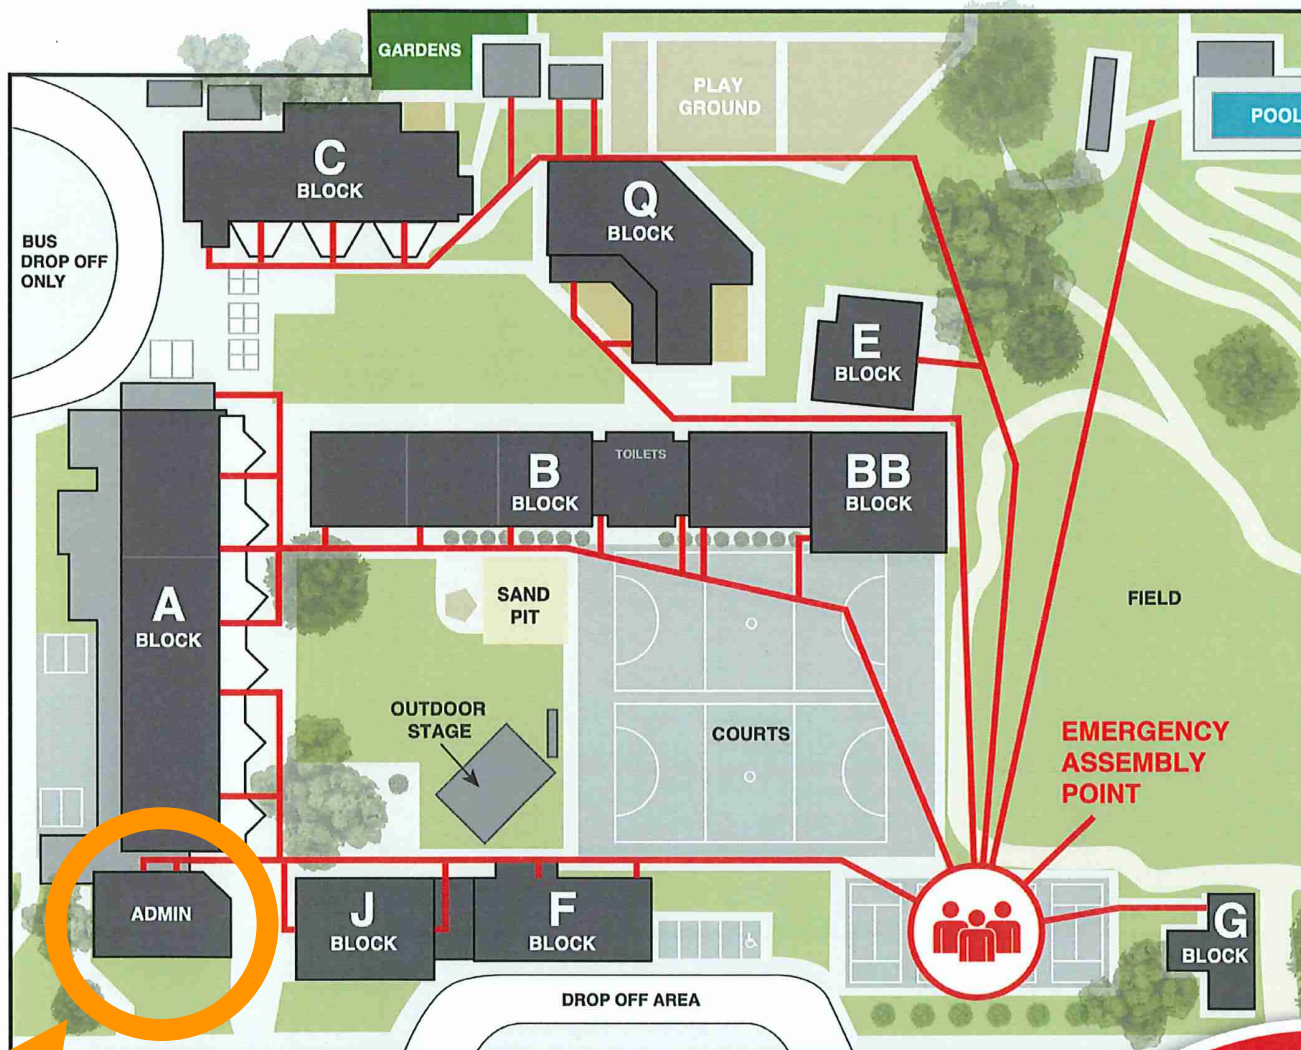

Te Puke Primary School

Play Time meets the ASC children at Admin block (office).
Play Time Driver/staff will then walk with children to where the vehicle is parked.

Learning Together
Akona Piri Tahī